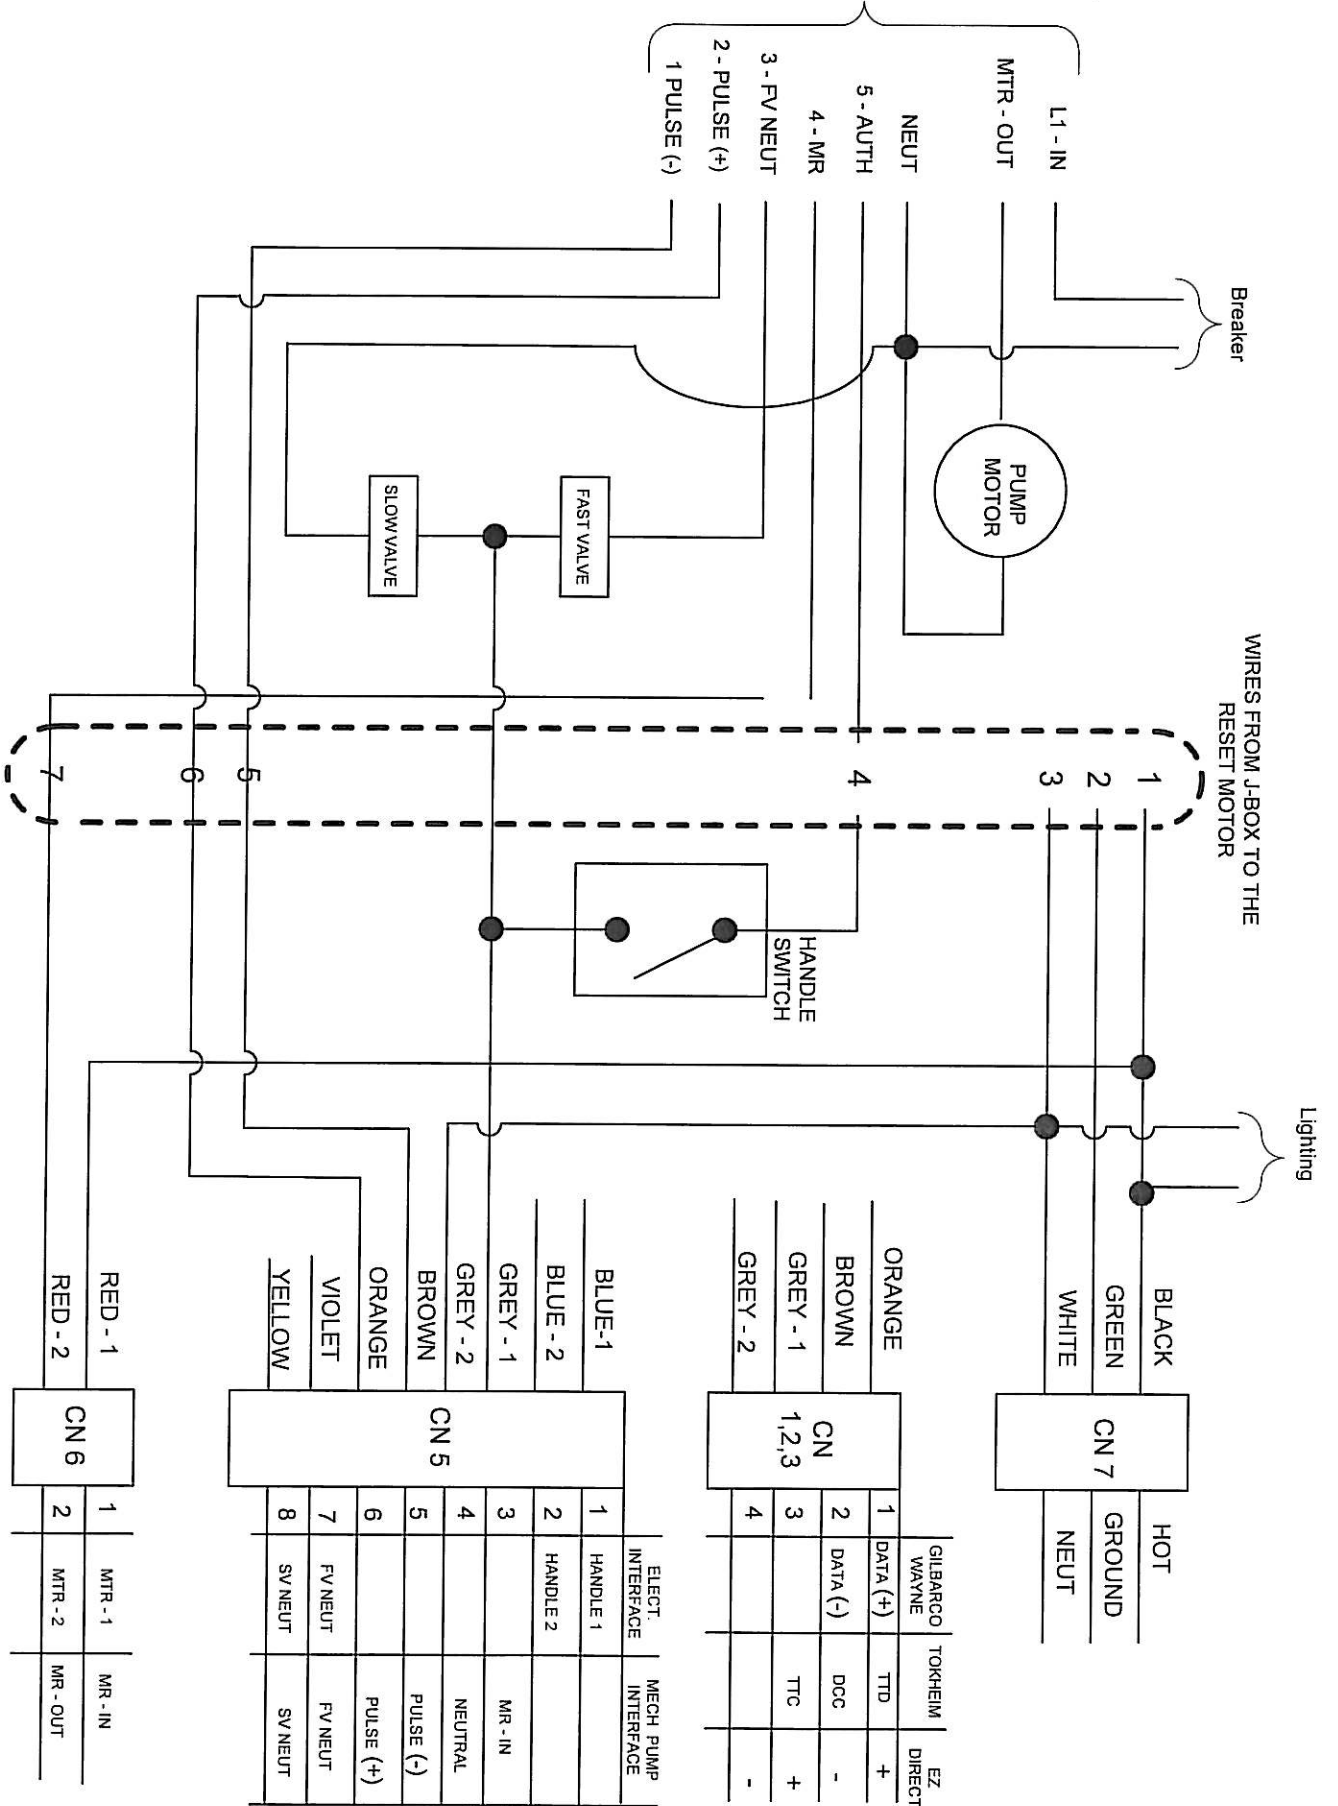

TMS 23 D
Control Board

Color	Terminal	Device	Direction
ORANGE	1	GILBARCO WAYNE TTD	+
BROWN	2	DCC	-
GREY - 1	3	TTC	+
GREY - 2	4		-

Color	Terminal	Elect. Interface	Mech. Pump Interface
BLUE-1	1	HANDLE 1	
BLUE-2	2	HANDLE 2	
GREY - 1	3		MR - IN
GREY - 2	4		NEUTRAL
BROWN	5		PULSE (-)
ORANGE	6		PULSE (+)
VIOLET	7	FV NEUT	FV NEUT
YELLOW	8	SV NEUT	SV NEUT

Color	Terminal	Device
RED - 1	1	MTR - 1
RED - 2	2	MTR - 2